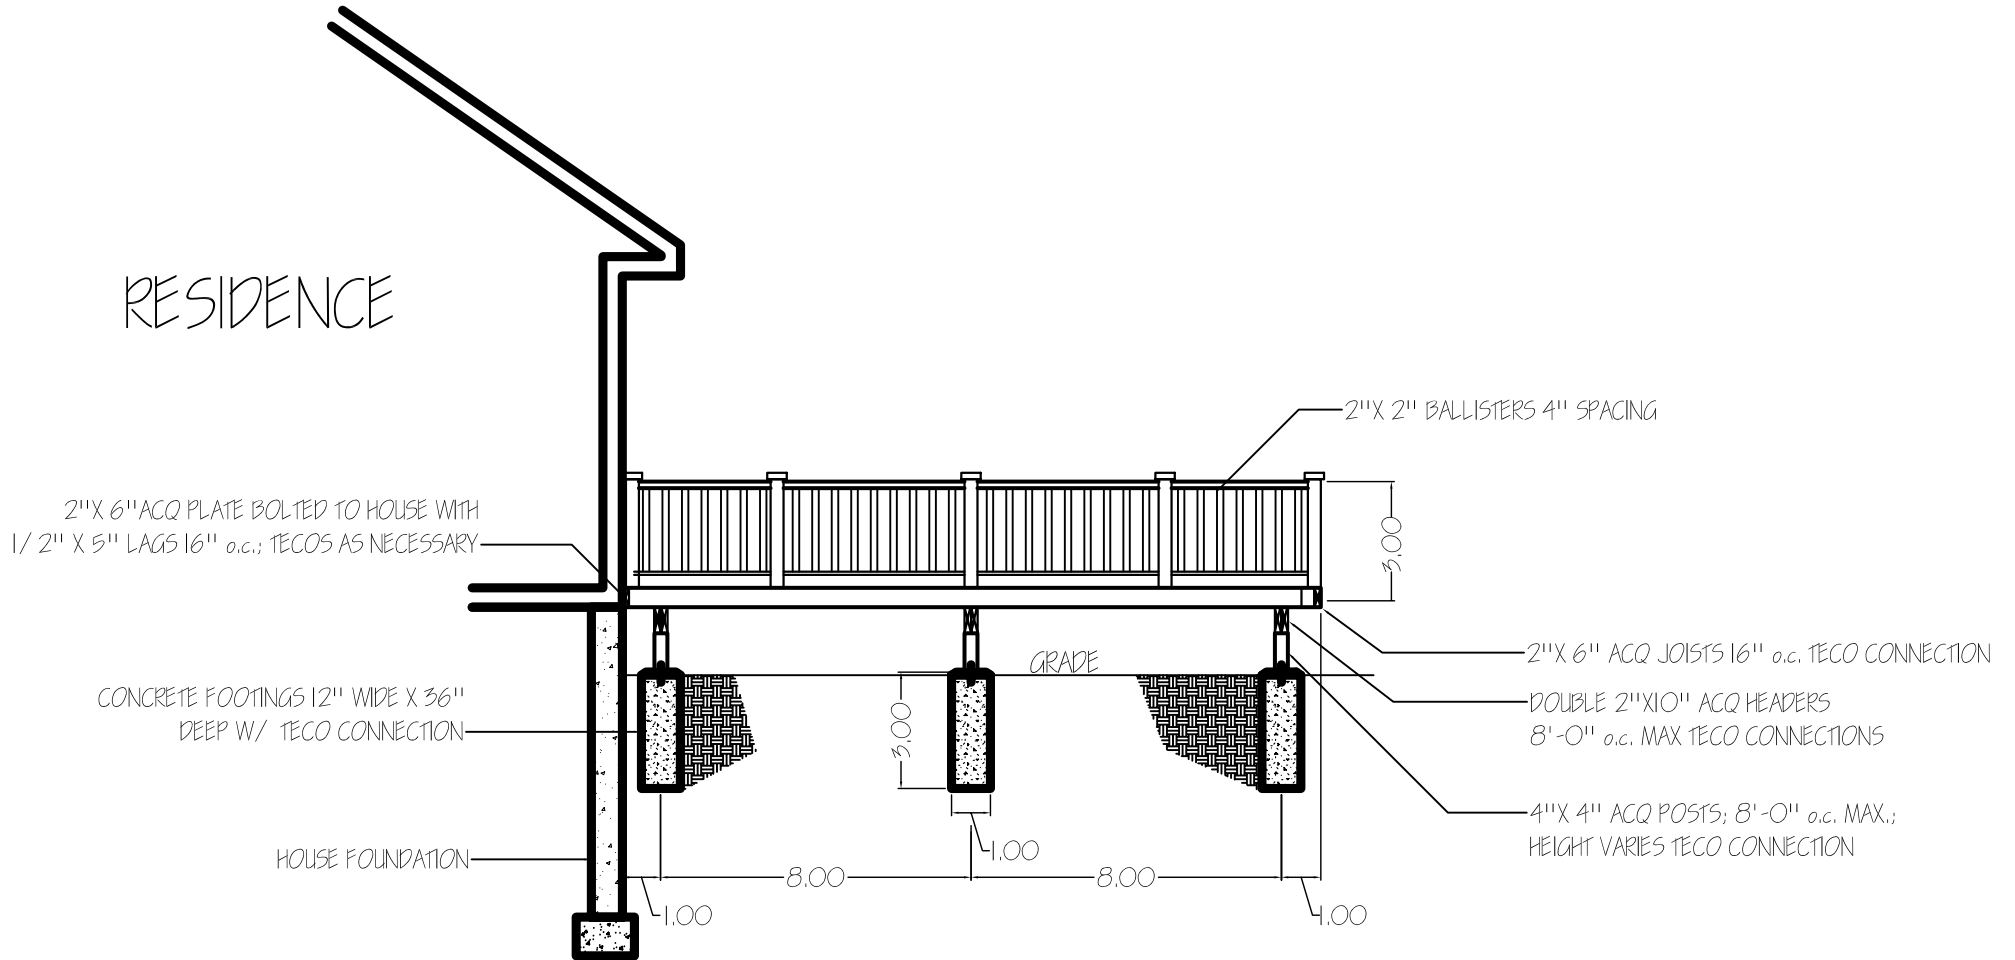

RESIDENCE

21 COLONIAL DECK DETAILS
Scale: NTS